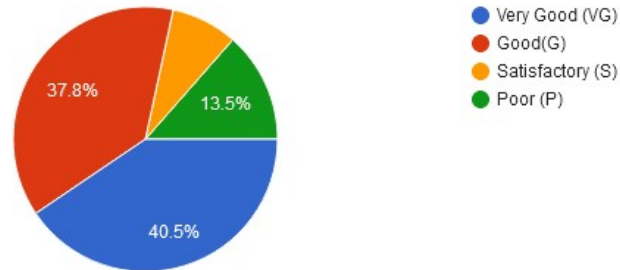

7. Rate the library services