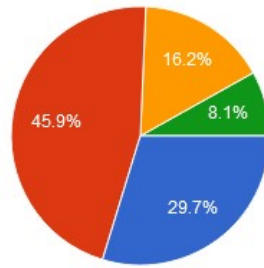

9. Rate college over all administration and student support.

- Very Good (VG)
- Good (G)
- Satisfactory (S)
- Poor (P)