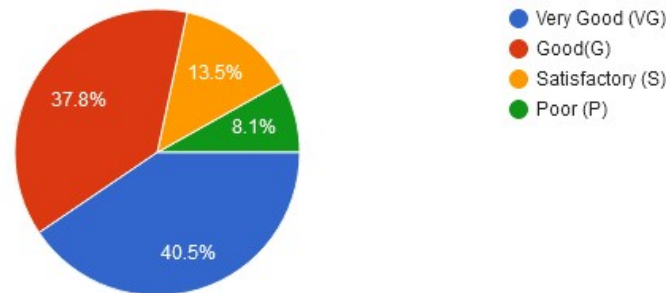

New Arts, Commerce & Science College, Wardha

- ☆ Approved by Government of Maharashtra.
- ☆ Affiliated to Rashtrasanta Tukdoji Maharaj Nagpur University, Nagpur.
- ☆ Recognised by U.G.C. New Delhi Under section 2(f) & 12 (b) of UGC act 1956.

Batchelor Road, Nalwadi Wardha - 442 001. (Maharashtra)

☎ : (07152) - 253093,240152, Fax : 07152-240152

5. Rate the quality of support services on campus.

6. Rate the Extension and Social Programmes organised in the college.