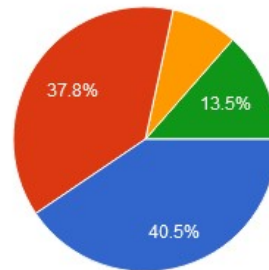

☎ : (07152) - 253093,240152, Fax : 07152-240152

3. Rate the Infrastructure & Lab facilities available on college campus.

- Very Good (VG)
- Good (G)
- Satisfactory (S)
- Poor (P)

4. Rate the teaching faculty .