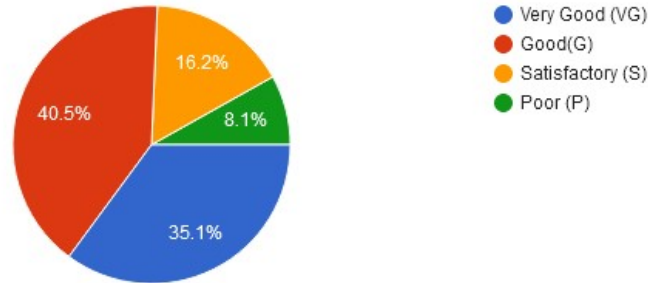

5. Rate the quality of support services on campus.

6. Rate the Extension and Social Programmes organised in the college.