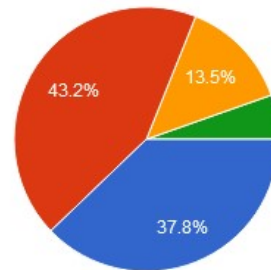

11. Rate the Alumni Association of the college

- Very Good (VG)
- Good (G)
- Satisfactory (S)
- Poor (P)

IQAC Co-ordinator
New Arts, Commerce & Science
College, WARDHA

PRINCIPAL
New Arts, Commerce & Science
College, WARDHA