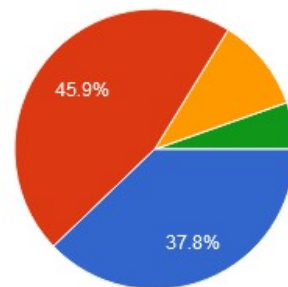

☎ : (07152) - 253093,240152, Fax : 07152-240152

3. Rate the Infrastructure & Lab facilities available on college campus.

- Very Good (VG)
- Good (G)
- Satisfactory (S)
- Poor (P)

4. Rate the teaching faculty .