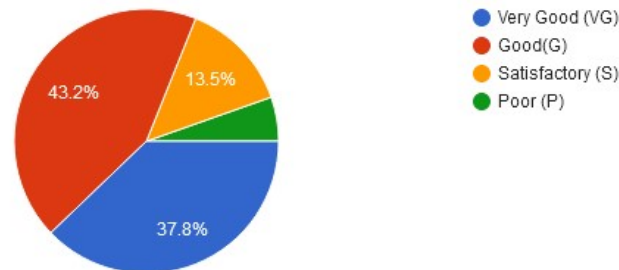

2. How was the Learning Environment?