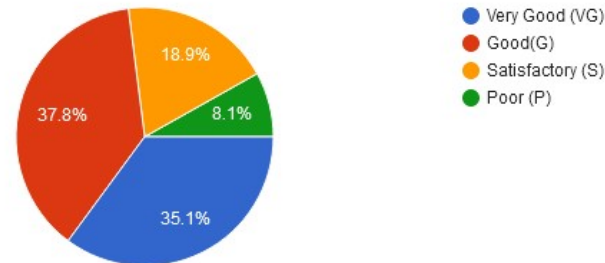

8. Rate the sport facilities.