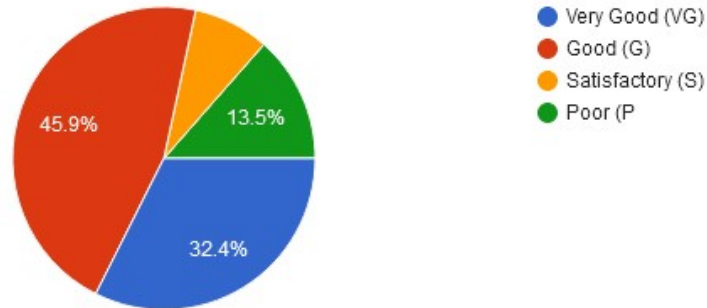

1. How was the Admission Procedure of the college?