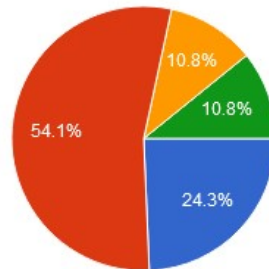

☎ : (07152) - 253093,240152, Fax : 07152-240152

9. Rate college over all administration and student support.

- Very Good (VG)
- Good (G)
- Satisfactory (S)
- Poor (P)

10. Overall Rating of the college

- Very Good (VG)
- Good (G)
- Satisfactory (S)
- Poor (P)